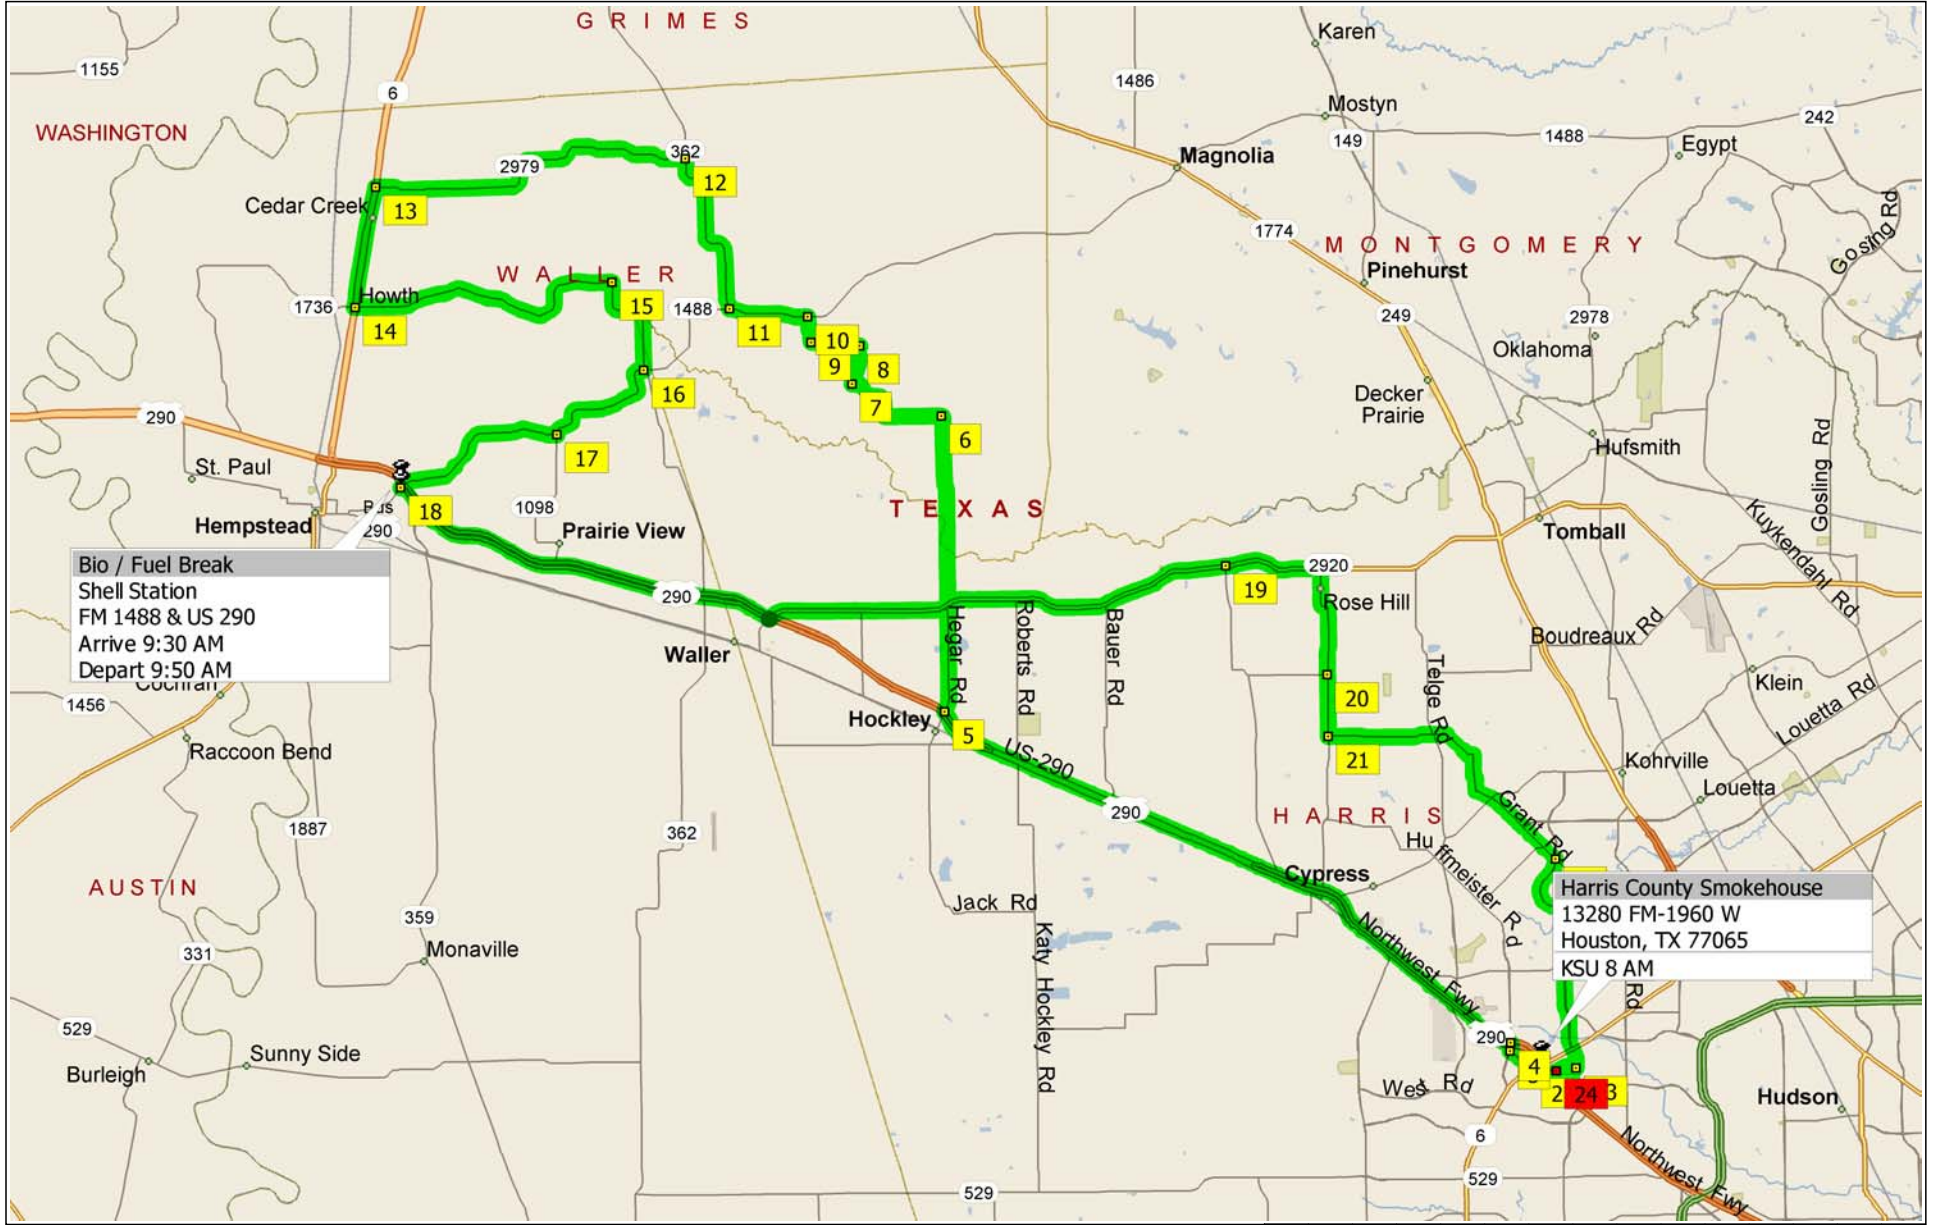

090802 - Aug Brkfst Ride (R3)

99.3 miles; 2 hours, 38 minutes

8:00 AM 0.0 mi **1** Depart Harris County Smokehouse [13280 FM-1960 W, Houston, TX 77065] on SR-6 (West) for 0.2 mi

8:00 AM 0.2 mi **2** At near Satsuma, turn RIGHT (North-West) onto Hempstead Hwy for 0.7 mi

8:01 AM 1.4 mi Take Ramp (LEFT) onto US-290 [SR-6] for 14.4 mi towards US-290

8:14 AM 15.9 mi Take Ramp (RIGHT) onto US-290 for 0.4 mi towards Hegar Rd

8:14 AM 16.2 mi **5** At near Hockley, turn RIGHT (North) onto Hegar Rd for 6.7 mi

8:26 AM 22.9 mi **6** At near Hegar, stay on Hegar Rd (West) for 2.6 mi

8:32 AM 25.5 mi **7** At near Hegar, turn RIGHT (North) onto Kickapoo Rd for 0.9 mi

8:34 AM 26.4 mi **8** At near Hegar, turn LEFT (West) onto Joseph Rd for 1.1 mi

9:50 AM 61.1 mi Merge onto US-290 for 8.4 mi towards US-290

9:59 AM 69.5 mi Keep RIGHT onto Ramp for 0.3 mi towards FM-2920 / Waller / Tomball

9:59 AM 69.8 mi Road name changes to US-290 for 21 yds

9:59 AM 69.8 mi Turn LEFT (North-East) onto FM-2920 [Waller Tomball Rd] for 10.7 mi