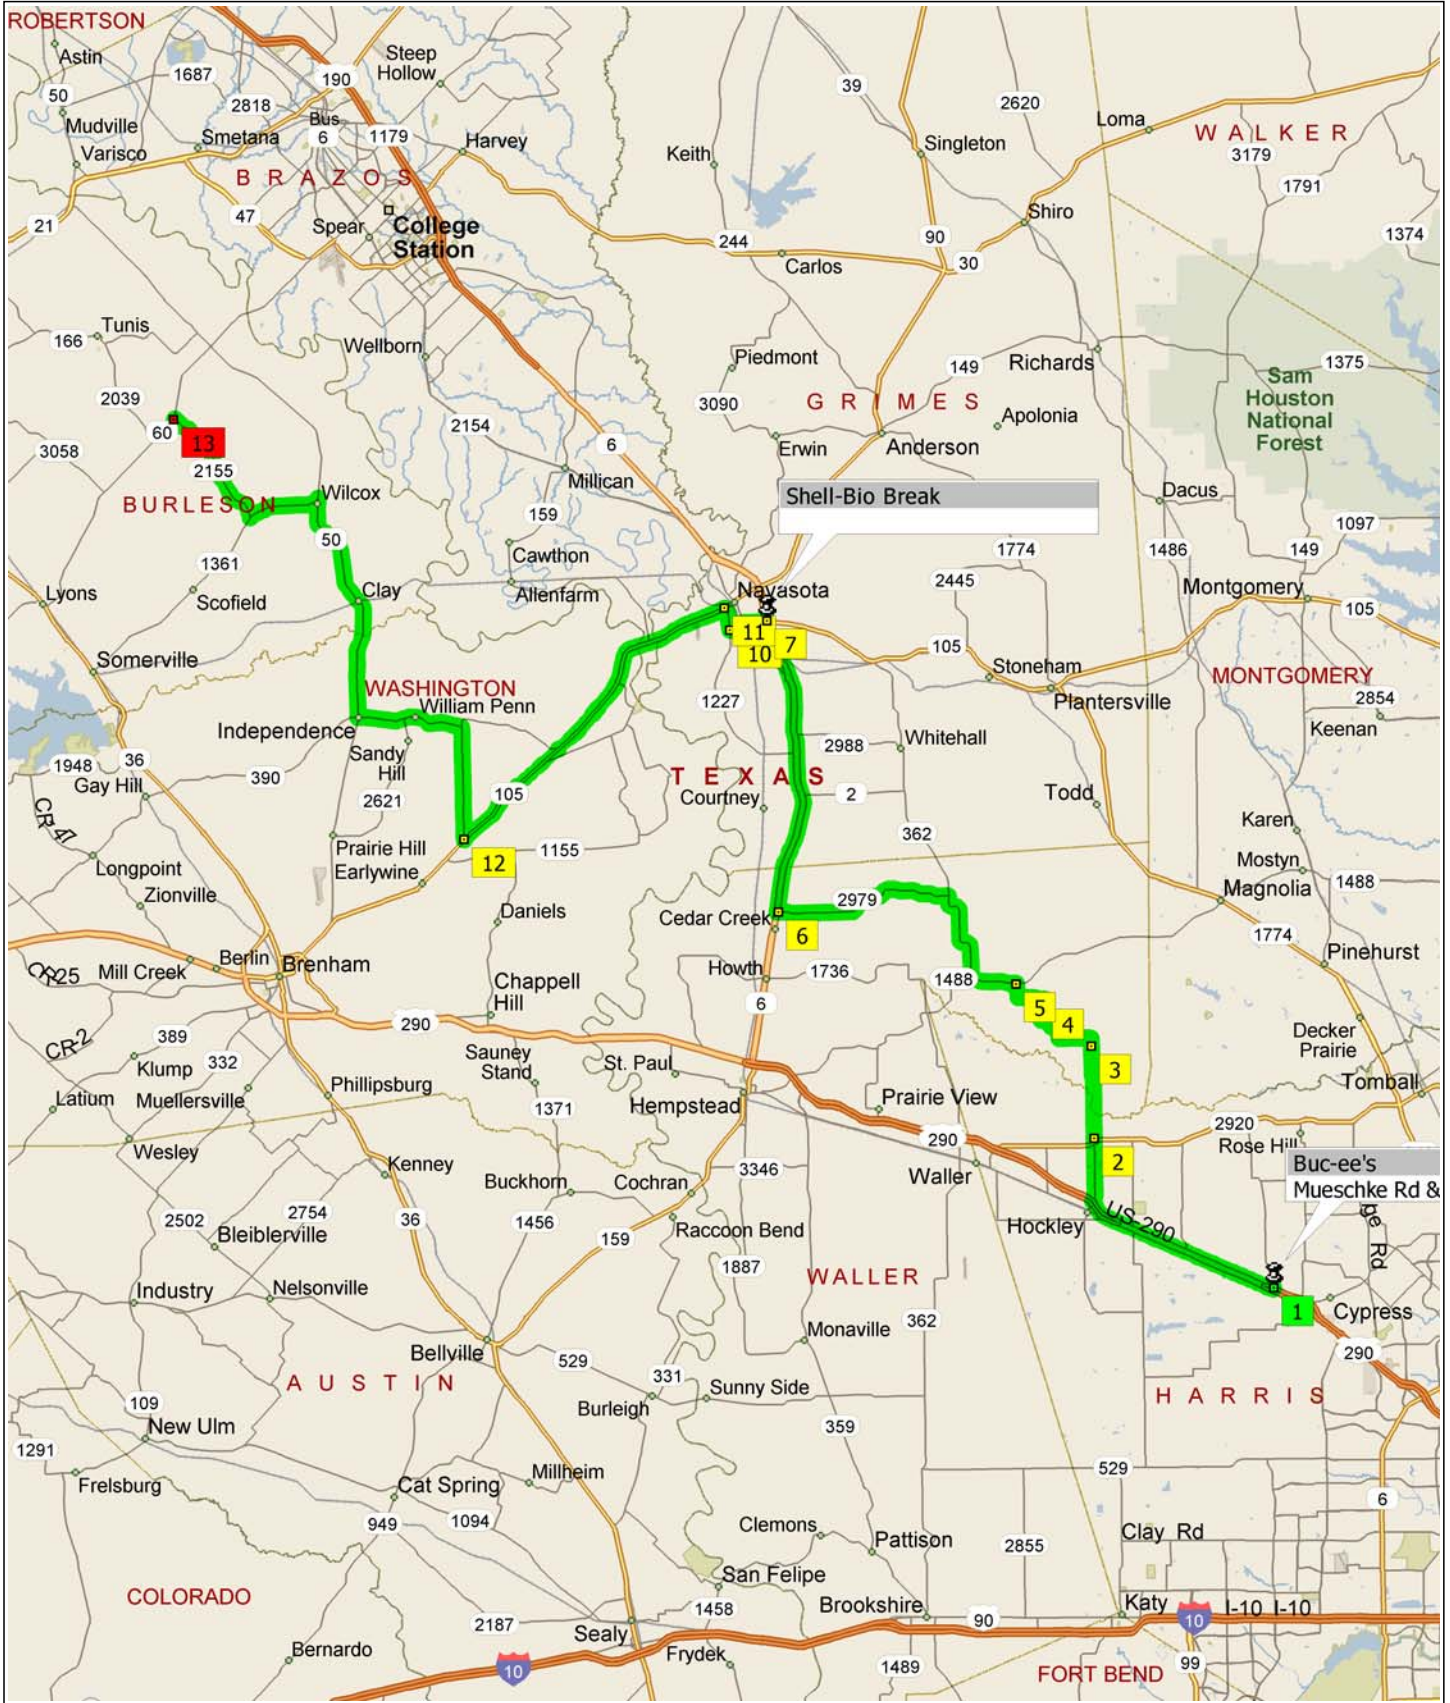

090823 - ChickenFriedBaconride

91.0 miles; 2 hours, 45 minutes

Copyright © and (P) 1988–2006 Microsoft Corporation and/or its suppliers. All rights reserved. <http://www.microsoft.com/streets/>
Portions © 1990–2006 InstallShield Software Corporation. All rights reserved. Certain mapping and direction data © 2005 NAVTEQ. All rights reserved. The Data for areas of Canada includes information taken with permission from Canadian authorities, including: © Her Majesty the Queen in Right of Canada, © Queen's Printer for Ontario. NAVTEQ and NAVTEQ ON BOARD are trademarks of NAVTEQ. © 2005 Tele Atlas North America, Inc. All rights reserved. Tele Atlas and Tele Atlas North America are trademarks of Tele Atlas, Inc.