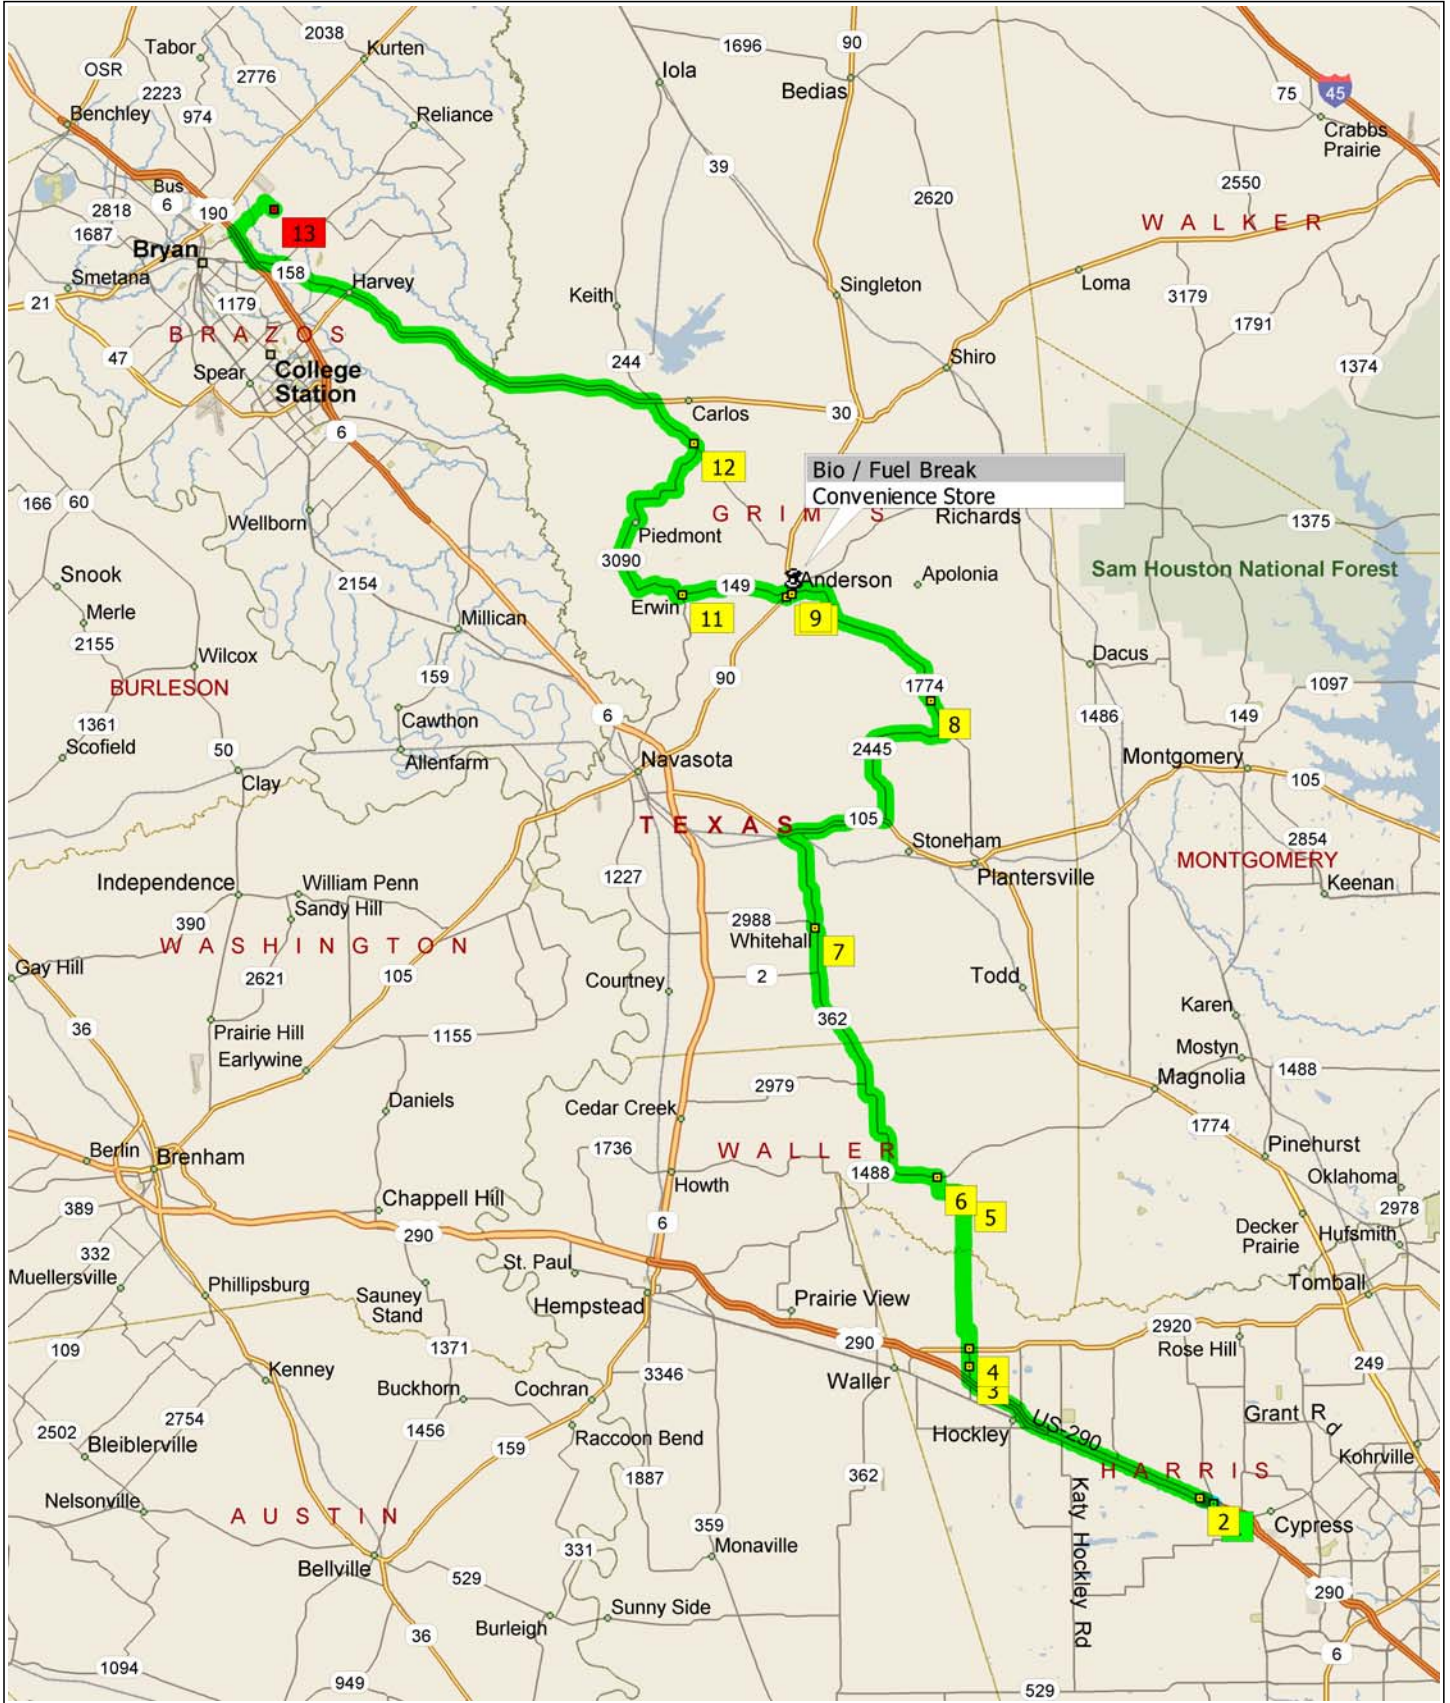

# 090830 - Messina Hof Winery

93.0 miles; 2 hours, 46 minutes

8:30 AM 0.0 mi **1** Depart near Cypress on Northwest Fwy [TX-6 N] (West) for 0.4 mi

8:30 AM 0.4 mi Merge onto US-290 [SR-6] for 0.2 mi

8:31 AM 0.6 mi **2** At near Cypress, stay on US-290 [SR-6] (West) for 9.7 mi

8:39 AM 10.2 mi Keep RIGHT onto Ramp for 0.4 mi towards Kickapoo Rd

8:40 AM 10.7 mi Bear RIGHT (North) onto Kickapoo Rd for 0.5 mi

8:41 AM 11.1 mi Keep STRAIGHT to stay on Kickapoo Rd for 87 yds

8:41 AM 11.2 mi **3** At 19511 Kickapoo Rd, Waller, TX 77484, stay on Kickapoo Rd (North) for 0.7 mi

9:49 AM 47.8 mi **8** At FM-1774, stay on FM-1774 (North-West) for 6.5 mi

9:59 AM 54.2 mi Keep STRAIGHT onto FM-2819 for 1.1 mi

10:02 AM 55.4 mi Keep STRAIGHT onto FM-2819 [SR-429 Loop] for 0.1 mi

10:02 AM 55.5 mi **9** Arrive Bio / Fuel Break

10:44 AM 70.1 mi **12** At FM-244, Anderson, TX 77830, stay on FM-244 (North-West) for 2.3 mi

10:48 AM 72.4 mi Turn LEFT (West) onto SR-30 for 13.2 mi

11:05 AM 85.6 mi Keep STRAIGHT onto FM-158 for 0.7 mi