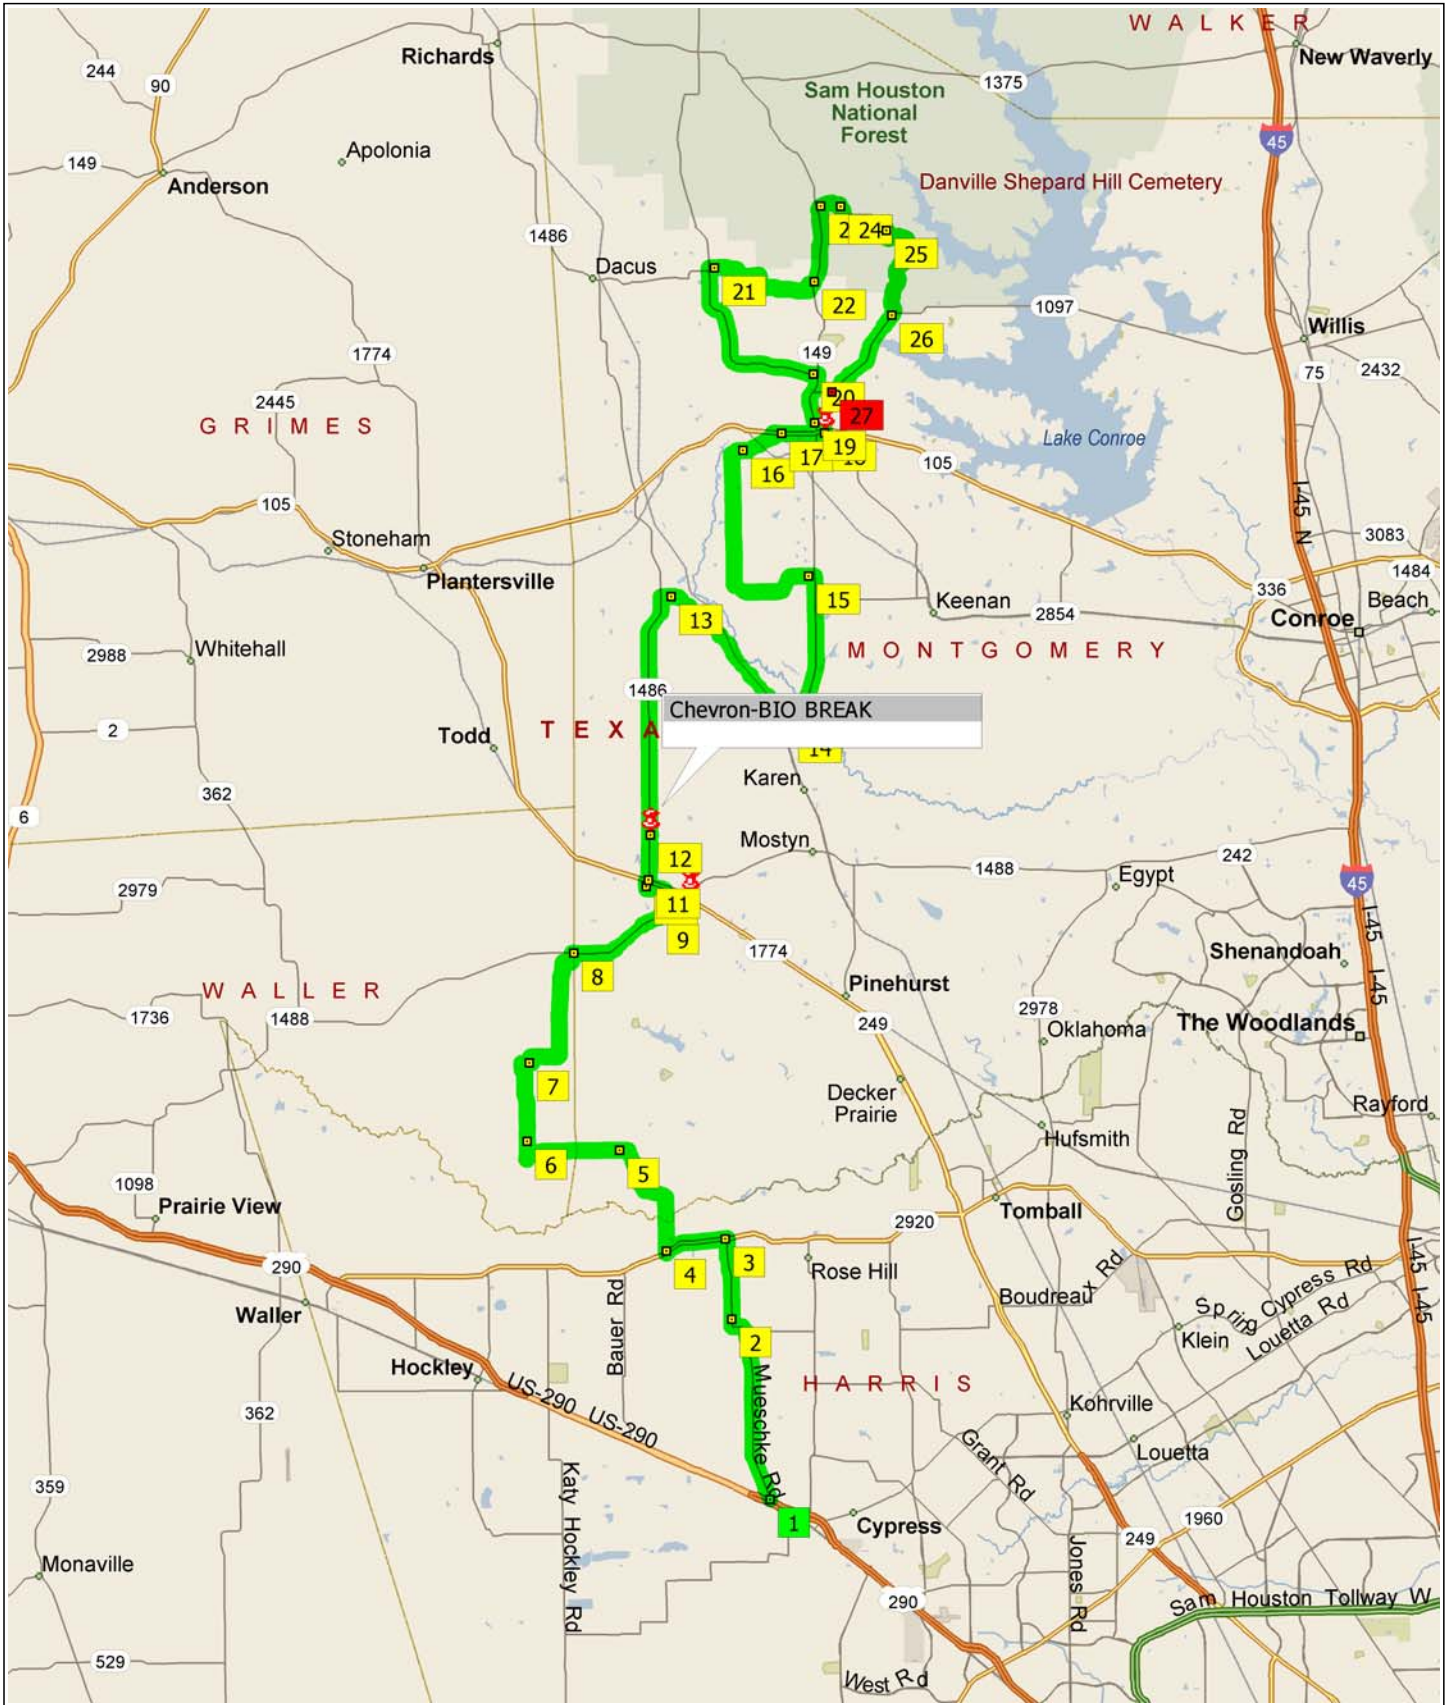

090913-Ransom's Steakhouse Rev1

72.0 miles; 2 hours, 45 minutes