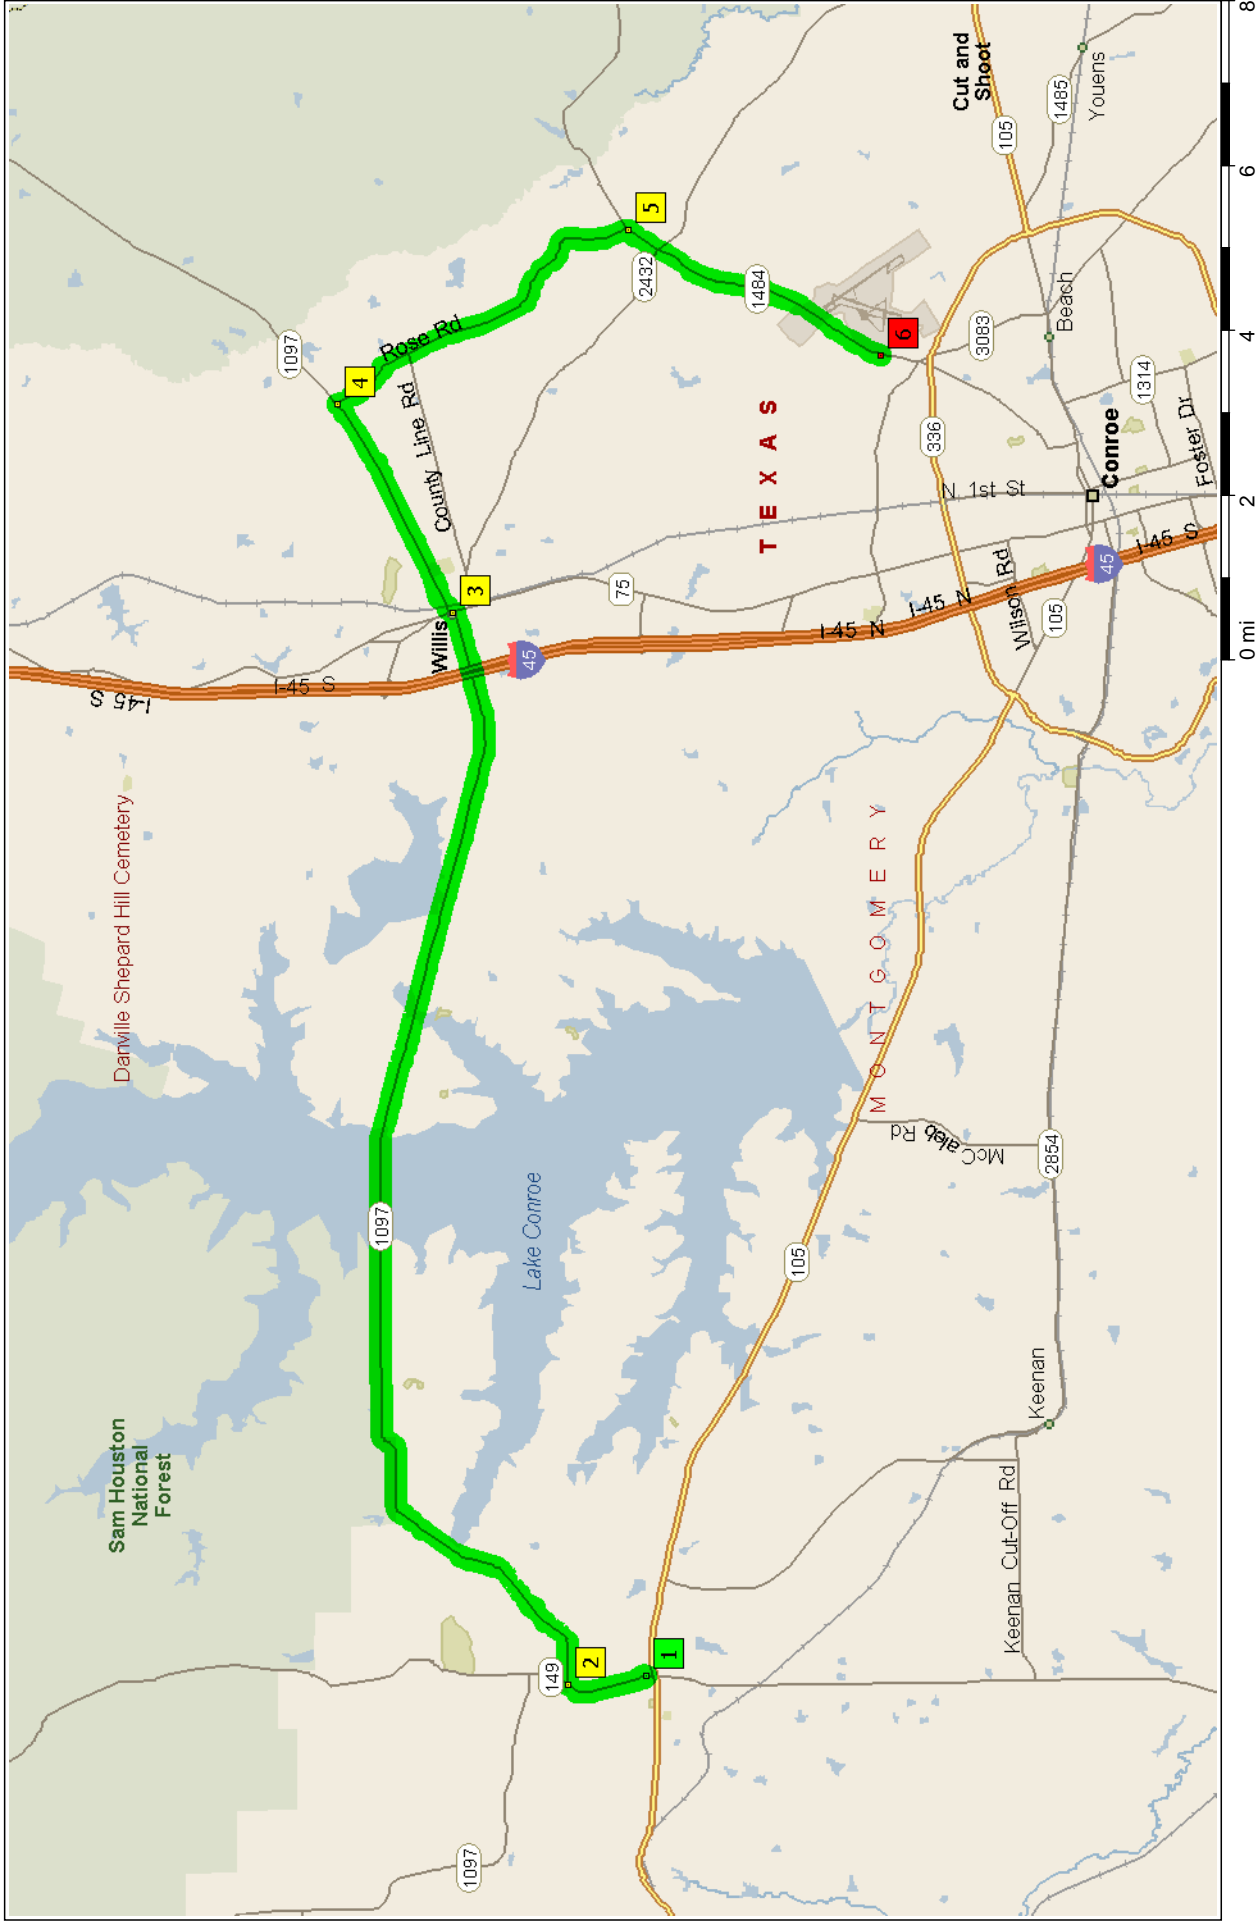

090718 - SCBF

26.3 miles; 33 minutes

9:00 AM	0.0 mi	1 Depart 244 McCowan St, Montgomery, TX 77356 on McCowan St (North) for 54 yds
9:00 AM	0.1 mi	Turn LEFT (West) onto College St, then immediately turn RIGHT (North) onto FM-149 [Liberty St] for 153 yds
9:01 AM	0.1 mi	Bear RIGHT (North) onto FM-149 [N Liberty St] for 0.9 mi
9:02 AM	1.0 mi	2 At 702 N Liberty St, Montgomery, TX 77356, turn RIGHT (East) onto (W) FM-1097 [Willis Montgomery Rd] for 1.9 mi
9:05 AM	2.9 mi	Keep STRAIGHT onto (W) FM-1097 for 11.7 mi
9:17 AM	14.6 mi	Road name changes to FM-1097 [W Montgomery St] for 0.8 mi
9:18 AM	15.4 mi	Turn LEFT (North) onto SR-75 [N Danville St] for 54 yds
9:19 AM	15.5 mi	3 At Willis, stay on SR-75 [N Danville St] (North) for 54 yds
9:19 AM	15.5 mi	Turn RIGHT (East) onto FM-1097 [E Stewart St] for 0.6 mi
9:20 AM	16.1 mi	Keep STRAIGHT onto FM-1097 for 2.3 mi
9:23 AM	18.4 mi	4 At 14222 FM-1097, Willis, TX 77378, turn RIGHT (South) onto Rose Rd for 4.4 mi
9:30 AM	22.8 mi	5 At 11185 FM-1484, Conroe, TX 77303, turn RIGHT (South-West) onto FM-1484 for 2.8 mi
9:33 AM	25.6 mi	Keep STRAIGHT onto FM-1484 [Airport Rd] for 0.7 mi
9:33 AM	26.3 mi	6 Arrive 19807 Airport Pkwy, Conroe, TX 77303